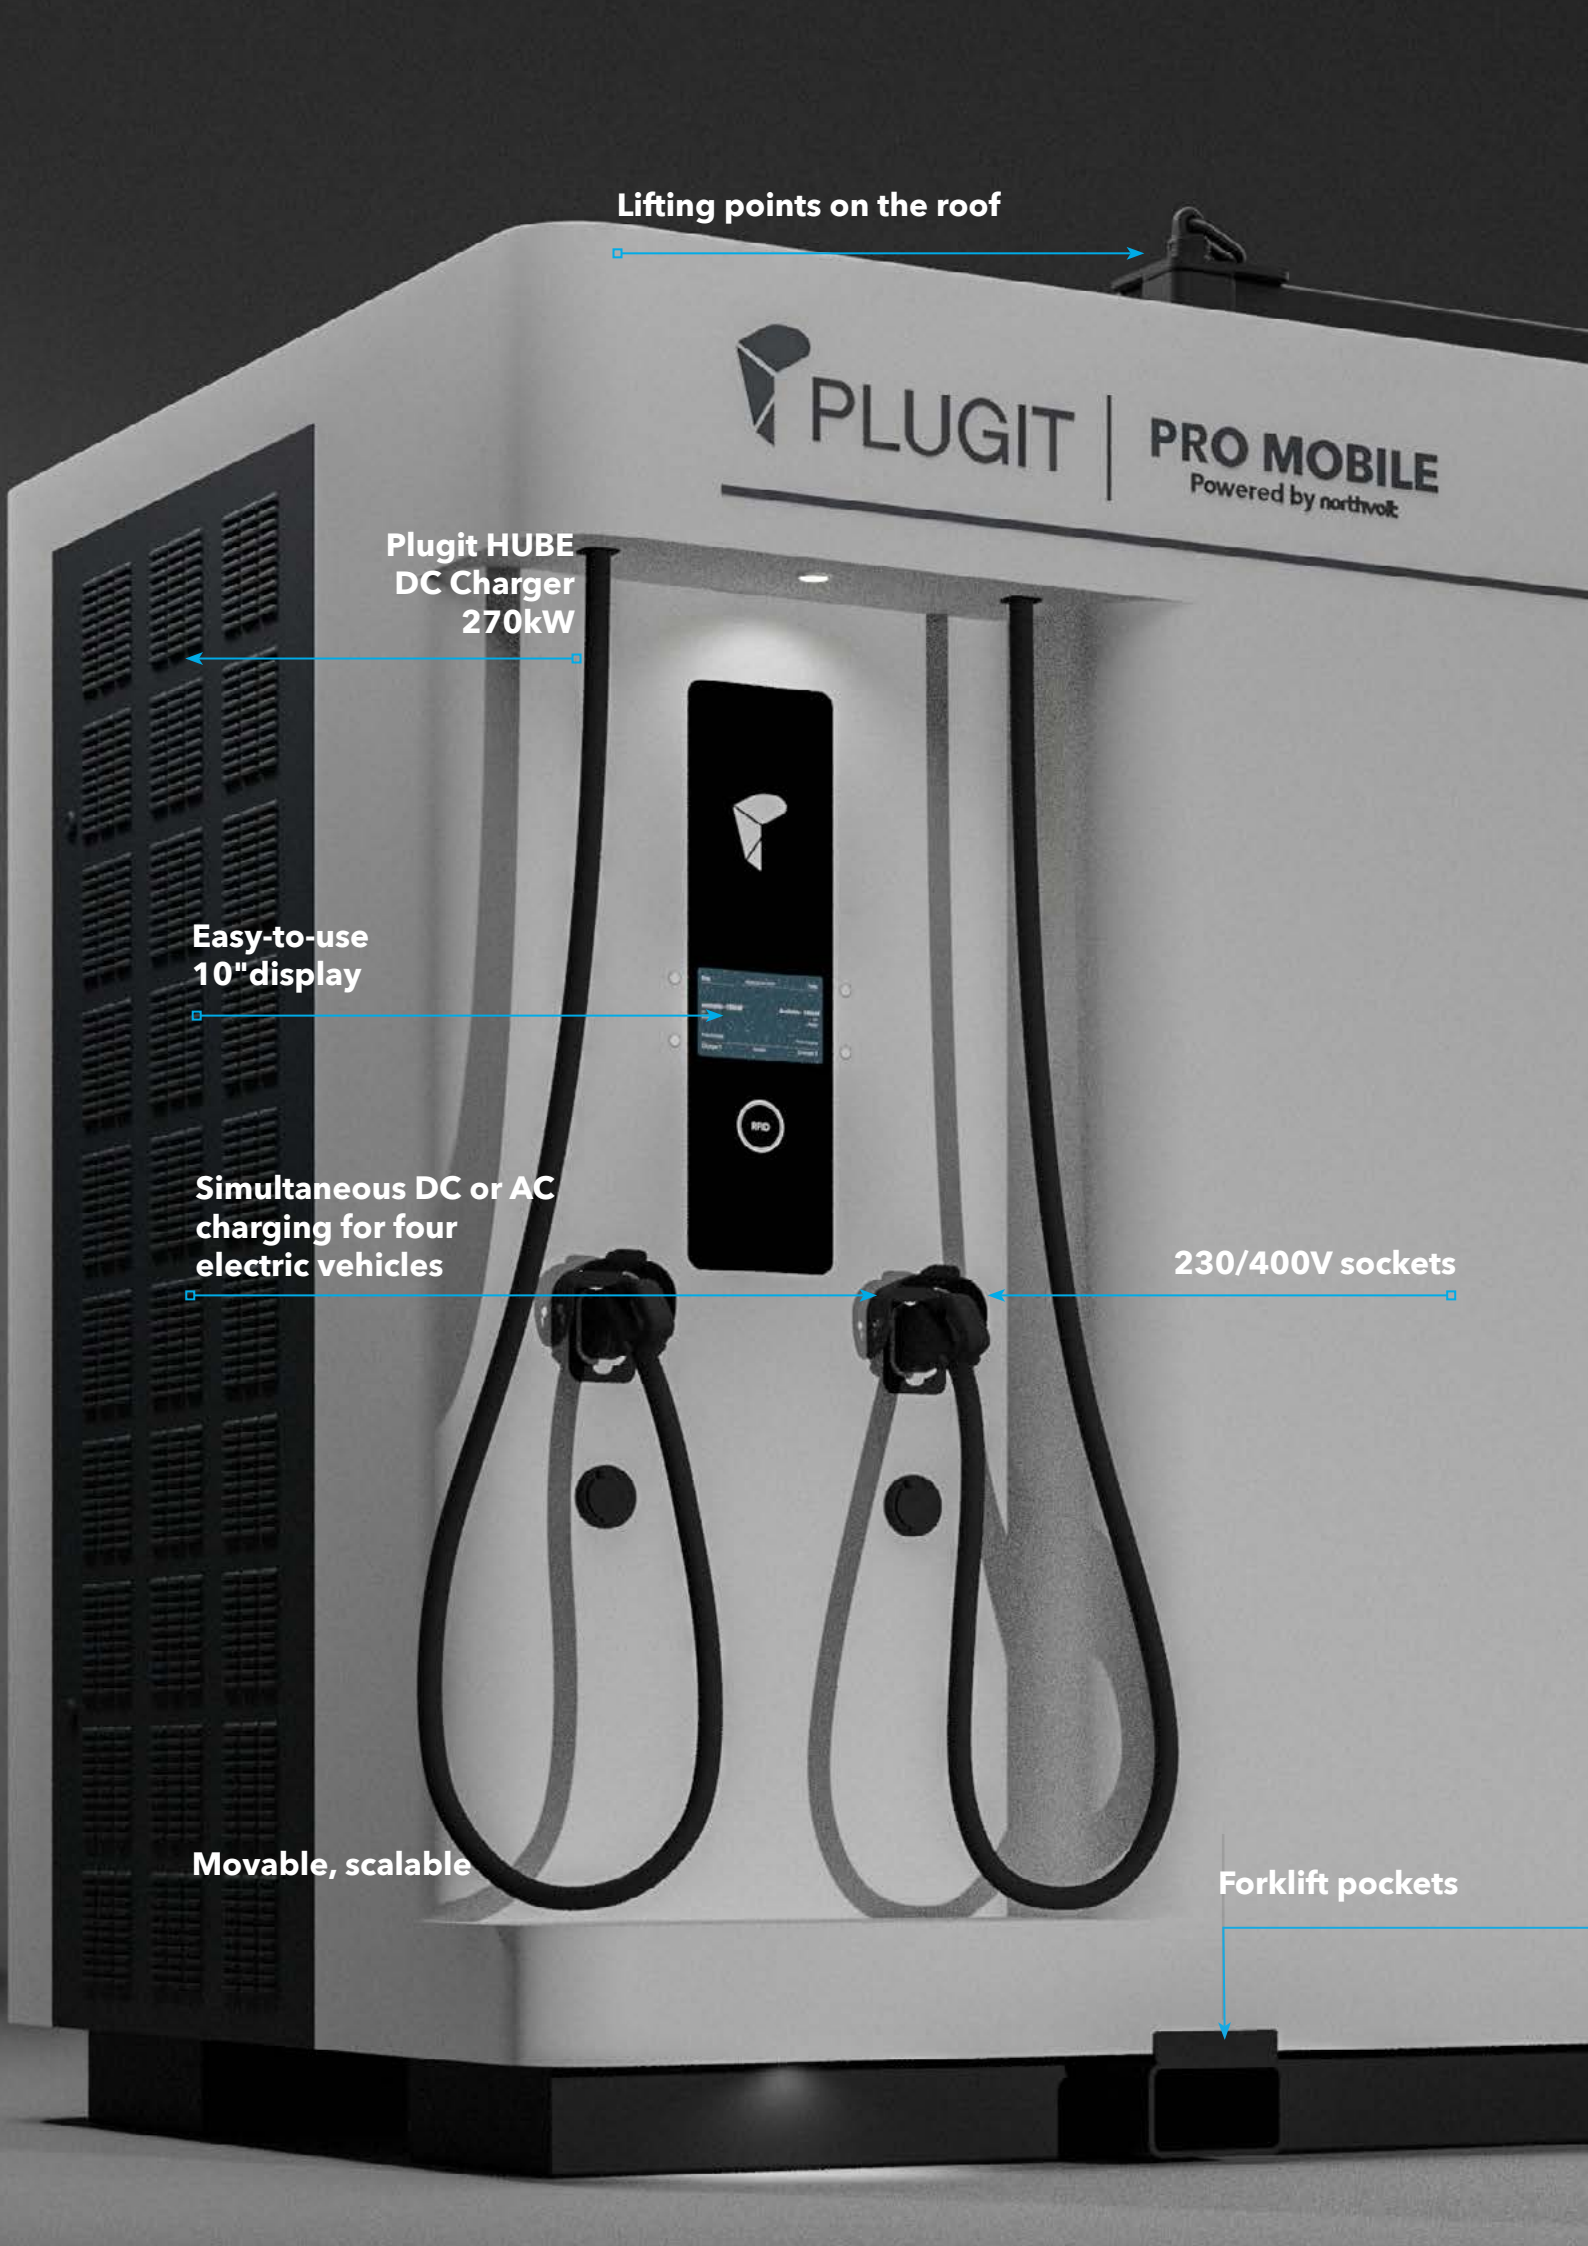

Lifting points on the roof

PLUGIT | **PRO MOBILE**
Powered by northvolt

Plugit HUBE
DC Charger
270kW

Easy-to-use
10" display

Simultaneous DC or AC
charging for four
electric vehicles

230/400V sockets

Movable, scalable

Forklift pockets

Plugit PRO MOBILE: Fast Charging Anytime, Anywhere

Energy Storage:

- Voltpack Mobile System PACK, 290 kWh
- HUB -connection interface

Plugit PRO MOBILE is a compact, fast-charging station with high-power energy storage. Movable charging station can be installed quickly and easily, without the need for concrete foundations. It's easily movable and scalable, making it the perfect solution for temporary EV charging power or as a long-term plug and play solution in a compact form.